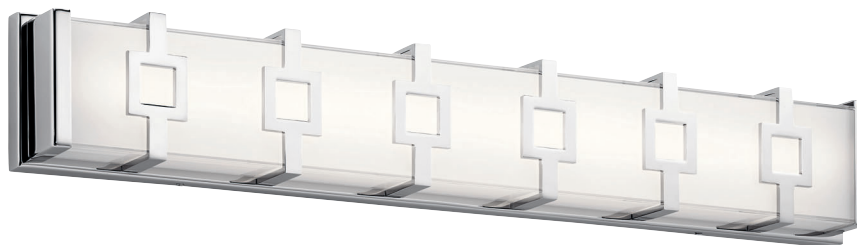

A | 83903

Mount horizontally or vertically.

B | 83904

C | 83905

VELITRI™

Chrome
White Etched Mitered Glass

MODEL	DESCRIPTION	LED K	DELIVERED LUMENS	DIMMABLE	DIMENSIONS	EXT.	ADA COMPLIANT	NOTES
A	83903 Linear Bath 15in LED	3000K	500	Yes	4.75"W x 15"H	2.68"	Yes	Mount Horizontally or Vertically; Damp Location
B	83904 Linear Bath 24in LED	3000K	1300	Yes	4.75"H x 24"L	2.68"	Yes	Mount Horizontally or Vertically; Damp Location
C	83905 Linear Bath 30in LED	3000K	1700	Yes	4.75"H x 30"L	2.68"	Yes	Mount Horizontally or Vertically; Damp Location