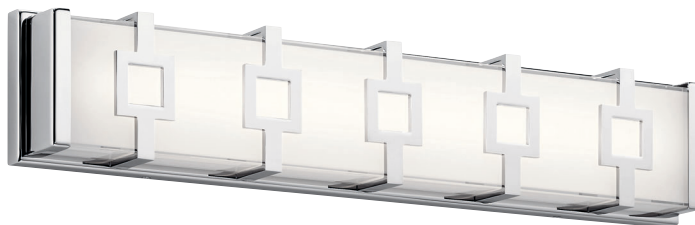

A | 83903

Mount horizontally or vertically.

B | 83904

C | 83905

VELITRI™

Chrome
White Etched Mitered Glass

MODEL	DESCRIPTION	LED K	DELIVERED LUMENS	DIMMABLE	DIMENSIONS	EXT.	ADA COMPLIANT	NOTES
A	83903 Linear Bath 15in LED	3000K	500	Yes	4.75"W x 15"H	2.68"	Yes	Mount Horizontally or Vertically; Damp Location
B	83904 Linear Bath 24in LED	3000K	1300	Yes	4.75"H x 24"L	2.68"	Yes	Mount Horizontally or Vertically; Damp Location
C	83905 Linear Bath 30in LED	3000K	1700	Yes	4.75"H x 30"L	2.68"	Yes	Mount Horizontally or Vertically; Damp Location