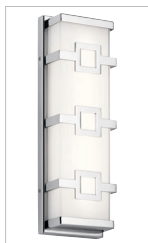

A | 83903

Mount horizontally or vertically.

B | 83904

C | 83905

VELITRI™

Chrome
White Etched Mitered Glass

MODEL	DESCRIPTION	LED K	DELIVERED LUMENS	DIMMABLE	DIMENSIONS	EXT.	ADA COMPLIANT	NOTES
A	83903 Linear Bath 15in LED	3000K	500	Yes	4.75"W x 15"H	2.68"	Yes	Mount Horizontally or Vertically; Damp Location
B	83904 Linear Bath 24in LED	3000K	1300	Yes	4.75"H x 24"L	2.68"	Yes	Mount Horizontally or Vertically; Damp Location
C	83905 Linear Bath 30in LED	3000K	1700	Yes	4.75"H x 30"L	2.68"	Yes	Mount Horizontally or Vertically; Damp Location